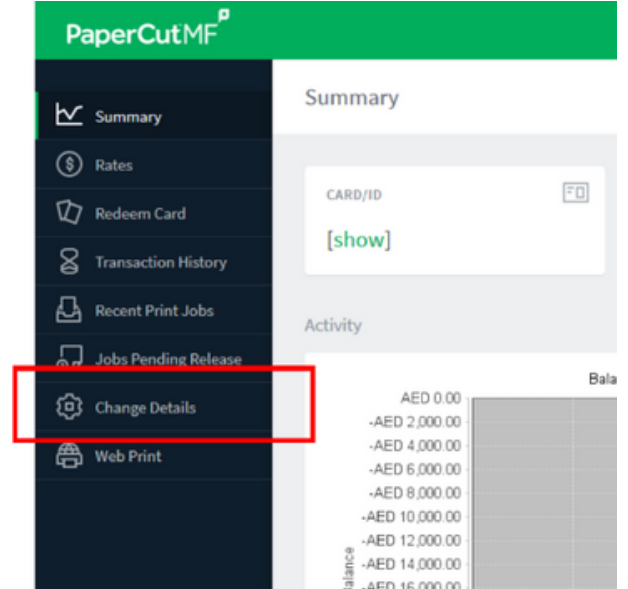

Chat with the Librarian

LIBRARY FOOD & DRINK POLICY

FEATURED RESOURCE

Visit our website to access a variety of databases online.

<https://library.buid.ac.ae/databases>

SCAN AND PHOTOCOPY

Login to your PaperCut account using your blackboard account. Click on 'Change Details' from the side menu. Set your 4 digit pin. Users must use this 4-digit PIN to use the machine to scan and photocopy.